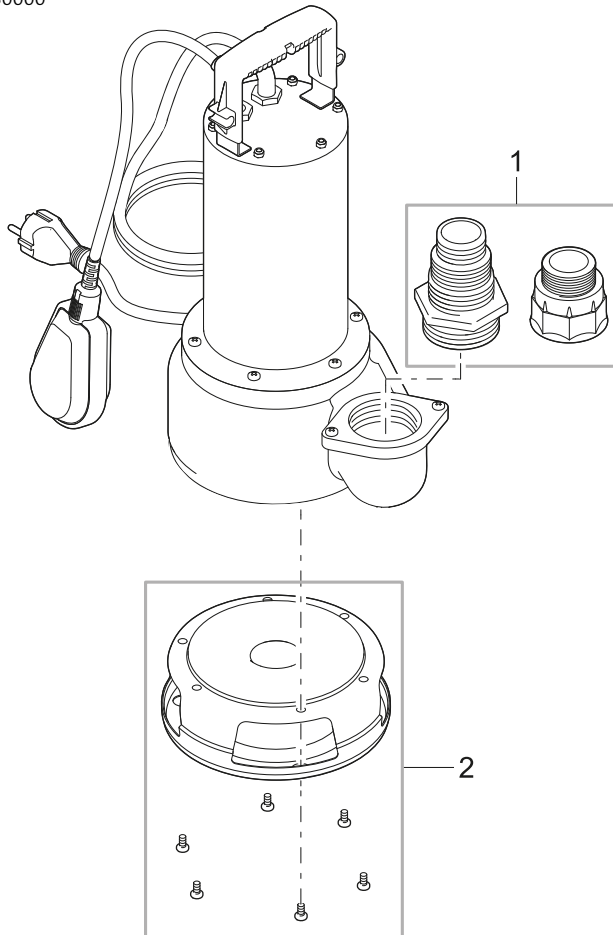

Artikelnr. Item no.	Produkt Product
42269	ProMax MudDrain 20000
42270	ProMax MudDrain 25000
57767	ProMax MudDrain 25000
57768	ProMax MudDrain 30000
42274	GB ProMax MudDrain 20000
42275	GB ProMax MudDrain 25000
57770	GB ProMax MudDrain 25000
57771	GB ProMax MudDrain 30000

Artikelnr. Produkt Item no. Product	Pos. Pos.	Artikelnr. Ersatzteil Item no. Spare part	VE PU	Ersatzteil	Spare part
42269	1	44600	1	Tüllen Set MudDrain 2"	Adapter set MudDrain 2"
	2	44599	1	Pumpenfuss mit O-Ring MudDrain 20/25000	Pump base incl. O-Ring MudDrain 20/25000
42270	1	44600	1	Tüllen Set MudDrain 2"	Adapter set MudDrain 2"
	2	44599	1	Pumpenfuss mit O-Ring MudDrain 20/25000	Pump base incl. O-Ring MudDrain 20/25000
57767	1	44600	1	Tüllen Set MudDrain 2"	Adapter set MudDrain 2"
	2	44599	1	Pumpenfuss mit O-Ring MudDrain 20/25000	Pump base incl. O-Ring MudDrain 20/25000
57768	1	44600	1	Tüllen Set MudDrain 2"	Adapter set MudDrain 2"
	2	44599	1	Pumpenfuss mit O-Ring MudDrain 20/25000	Pump base incl. O-Ring MudDrain 20/25000
42274	1	44600	1	Tüllen Set MudDrain 2"	Adapter set MudDrain 2"
	2	44599	1	Pumpenfuss mit O-Ring MudDrain 20/25000	Pump base incl. O-Ring MudDrain 20/25000
42275	1	44600	1	Tüllen Set MudDrain 2"	Adapter set MudDrain 2"
	2	44599	1	Pumpenfuss mit O-Ring MudDrain 20/25000	Pump base incl. O-Ring MudDrain 20/25000
57770	1	44600	1	Tüllen Set MudDrain 2"	Adapter set MudDrain 2"
	2	44599	1	Pumpenfuss mit O-Ring MudDrain 20/25000	Pump base incl. O-Ring MudDrain 20/25000
57771	1	44600	1	Tüllen Set MudDrain 2"	Adapter set MudDrain 2"
	2	44599	1	Pumpenfuss mit O-Ring MudDrain 20/25000	Pump base incl. O-Ring MudDrain 20/25000