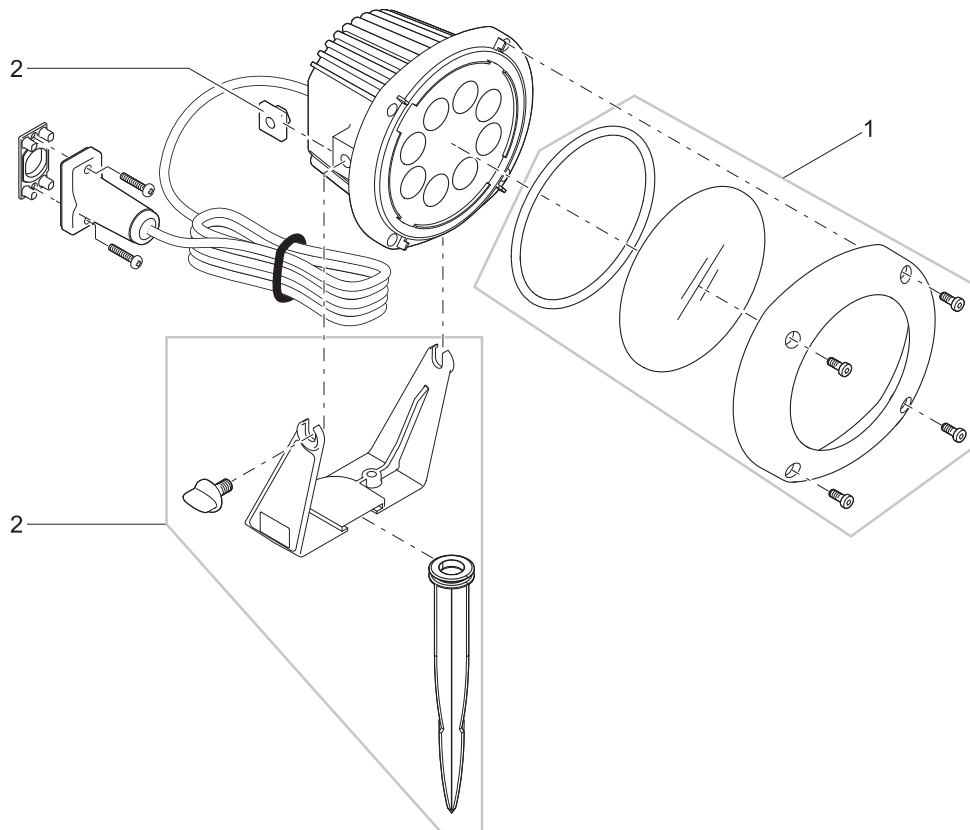

Artikelnr. Item no.	Produkt Product
51968	LunAqua Power LED XL 3000 Narrow Spot
51969	LunAqua Power LED XL 4000 Flood
51970	LunAqua Power LED XL 4000 Narrow Spot
51971	LunAqua Power LED XL 4000 Spot
51978	LunAqua Power LED XL 4000 Wide Flood
57762	LunAqua Power LED XL 3000 Flood
57763	LunAqua Power LED XL 3000 Spot
57764	LunAqua Power LED XL 3000 Wide Flood

Artikelnr. Produkt Item no. Product	Pos. Pos.	Artikelnr. Ersatzteil Item no. Spare part	VE PU	Ersatzteil	Spare part
51968	1	36467	1	Ers. Oberteil/Glas LunAqua Power LED XL	Spare part top/glass LunAqua Power LEDXL
	2	13422	1	Ersatz Befestigungsset LunAqua	Spare part fastening set LunAqua
51968	1	36467	1	Ers. Oberteil/Glas LunAqua Power LED XL	Spare part top/glass LunAqua Power LEDXL
	2	13422	1	Ersatz Befestigungsset LunAqua	Spare part fastening set LunAqua
51969	1	36467	1	Ers. Oberteil/Glas LunAqua Power LED XL	Spare part top/glass LunAqua Power LEDXL
	2	13422	1	Ersatz Befestigungsset LunAqua	Spare part fastening set LunAqua
51970	1	36467	1	Ers. Oberteil/Glas LunAqua Power LED XL	Spare part top/glass LunAqua Power LEDXL
	2	13422	1	Ersatz Befestigungsset LunAqua	Spare part fastening set LunAqua
51971	1	36467	1	Ers. Oberteil/Glas LunAqua Power LED XL	Spare part top/glass LunAqua Power LEDXL
	2	13422	1	Ersatz Befestigungsset LunAqua	Spare part fastening set LunAqua
57762	1	36467	1	Ers. Oberteil/Glas LunAqua Power LED XL	Spare part top/glass LunAqua Power LEDXL
	2	13422	1	Ersatz Befestigungsset LunAqua	Spare part fastening set LunAqua
57763	1	36467	1	Ers. Oberteil/Glas LunAqua Power LED XL	Spare part top/glass LunAqua Power LEDXL
	2	13422	1	Ersatz Befestigungsset LunAqua	Spare part fastening set LunAqua
57764	1	36467	1	Ers. Oberteil/Glas LunAqua Power LED XL	Spare part top/glass LunAqua Power LEDXL
	2	13422	1	Ersatz Befestigungsset LunAqua	Spare part fastening set LunAqua