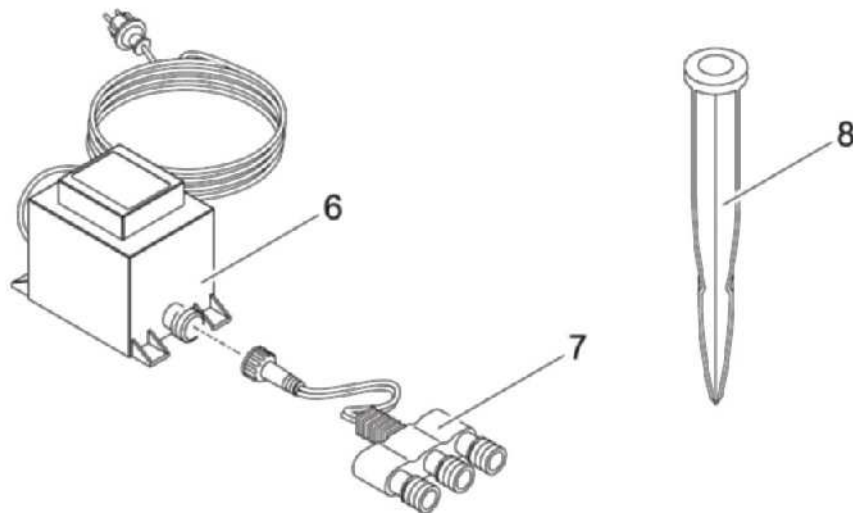

Artikelnr. Item no.	Produkt Product
57034	LunAqua 3 LED Set 1
57035	LunAqua 3 LED Set 3

Artikelnr. Produkt Item no. Product	Pos. Pos.	Artikelnr. Ersatzteil Item no. Spare part	VE PU	Ersatzteil	Spare part
57034	1	47727	1	Leuchtmittel LunAqua 3 LED 2017	LED Lamp LunAqua 3 LED 2017
	2	27267	1	O-Ring SI 61 x 2 SH70 A schwarz	O-Ring SI 61 x 2 SH70 A black
	3	27259	1	Glasscheibe klar LunAqua 3	Lens clear LunAqua 3
	4	22982	1	Ersatz Standfuss LunAqua 3 LED	Spare part base LunAqua 3 LED
	5	27073	1	Überwurfmutter LunAqua 3 / Classic LED	Coupling nut LunAqua 3 / Classic LED
	6	27067	1	Trafo 20VA 2 m H05RN-F 2 x 0,75 mm <sup>2</sup>	Transformer 20VA 2m H05RN-F 2 x 0.75 mm <sup>2</sup>
	7	15117	1	Adapter male H05RN-F2x0,75/female 3x2,35	Adapter male H05RN-F2x0.75/female 3x2.35
	8	20284	1	Erdspieß	Spike
57035	1	47727	1	Leuchtmittel LunAqua 3 LED 2017	LED Lamp LunAqua 3 LED 2017
	2	27267	1	O-Ring SI 61 x 2 SH70 A schwarz	O-Ring SI 61 x 2 SH70 A black
	3	27259	1	Glasscheibe klar LunAqua 3	Lens clear LunAqua 3
	4	22982	1	Ersatz Standfuss LunAqua 3 LED	Spare part base LunAqua 3 LED
	5	27073	1	Überwurfmutter LunAqua 3 / Classic LED	Coupling nut LunAqua 3 / Classic LED
	6	27067	1	Trafo 20VA 2 m H05RN-F 2 x 0,75 mm <sup>2</sup>	Transformer 20VA 2m H05RN-F 2 x 0.75 mm <sup>2</sup>
	7	15117	1	Adapter male H05RN-F2x0,75/female 3x2,35	Adapter male H05RN-F2x0.75/female 3x2.35
	8	20284	1	Erdspieß	Spike