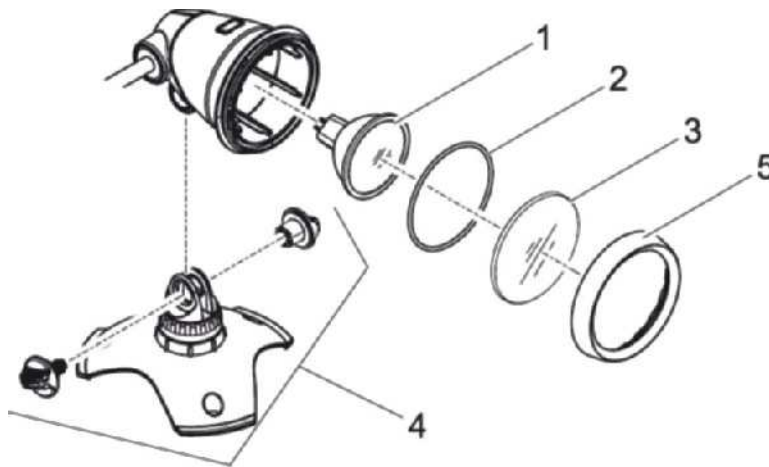

Artikelnr. Item no.	Produkt Product
57034	LunAqua 3 LED Set 1
57035	LunAqua 3 LED Set 3

Artikelnr. Produkt Item no. Product	Pos. Pos.	Artikelnr. Ersatzteil Item no. Spare part	VE PU	Ersatzteil	Spare part
57034	1	47727	1	Leuchtmittel LunAqua 3 LED 2017	LED Lamp LunAqua 3 LED 2017
	2	27267	1	O-Ring SI 61 x 2 SH70 A schwarz	O-Ring SI 61 x 2 SH70 A black
	3	27259	1	Glasscheibe klar LunAqua 3	Lens clear LunAqua 3
	4	22982	1	Ersatz Standfuss LunAqua 3 LED	Spare part base LunAqua 3 LED
	5	27073	1	Überwurfmutter LunAqua 3 / Classic LED	Coupling nut LunAqua 3 / Classic LED
	6	27067	1	Trafo 20VA 2 m H05RN-F 2 x 0,75 mm <sup>2</sup>	Transformer 20VA 2m H05RN-F 2 x 0.75 mm <sup>2</sup>
	7	15117	1	Adapter male H05RN-F2x0,75/female 3x2,35	Adapter male H05RN-F2x0.75/female 3x2.35
	8	20284	1	Erdspieß	Spike
57035	1	47727	1	Leuchtmittel LunAqua 3 LED 2017	LED Lamp LunAqua 3 LED 2017
	2	27267	1	O-Ring SI 61 x 2 SH70 A schwarz	O-Ring SI 61 x 2 SH70 A black
	3	27259	1	Glasscheibe klar LunAqua 3	Lens clear LunAqua 3
	4	22982	1	Ersatz Standfuss LunAqua 3 LED	Spare part base LunAqua 3 LED
	5	27073	1	Überwurfmutter LunAqua 3 / Classic LED	Coupling nut LunAqua 3 / Classic LED
	6	27067	1	Trafo 20VA 2 m H05RN-F 2 x 0,75 mm <sup>2</sup>	Transformer 20VA 2m H05RN-F 2 x 0.75 mm <sup>2</sup>
	7	15117	1	Adapter male H05RN-F2x0,75/female 3x2,35	Adapter male H05RN-F2x0.75/female 3x2.35
	8	20284	1	Erdspieß	Spike